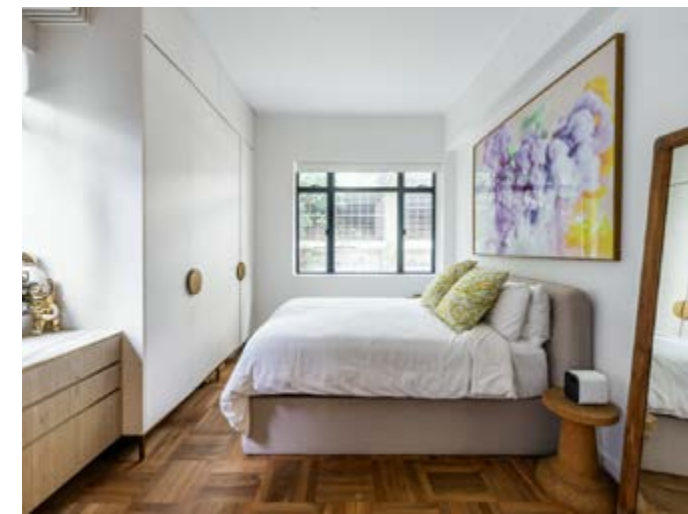

McDONNELL ROAD

CENTRAL | HK

—
INTERIOR WORK

Construction