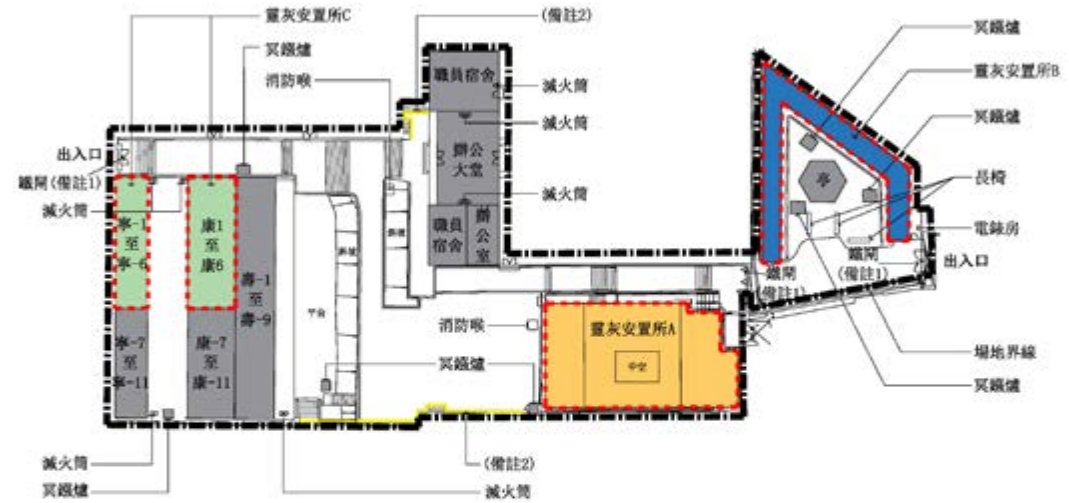

CARE & ATTENTION HOME

INTERIOR WORK

Project management

Detail design

Site survey

Concept design

Statutory submission

TWGHs

PONG WING SHIU

NEIGHBOURHOOD ELDERLY CENTRE

INTERIOR WORK

Statutory submission

TSZ CHUN SMALL GROUP HOME

INTERIOR WORK

Statutory submission

TWGHs

ENDOSCOPY CENTRE

NORTH POINT | HK

INTERIOR WORK

Project management

Detail design

Site survey

Concept design

TUNG WAH COFFIN HOME

POK FU LAM | HK

INTERIOR WORK

Site survey

Licensing

Authorized Person

建議布局圖
(圖則編號 002)

YUK CHI RESOURCE CENTRE

TUEN MUN | HK