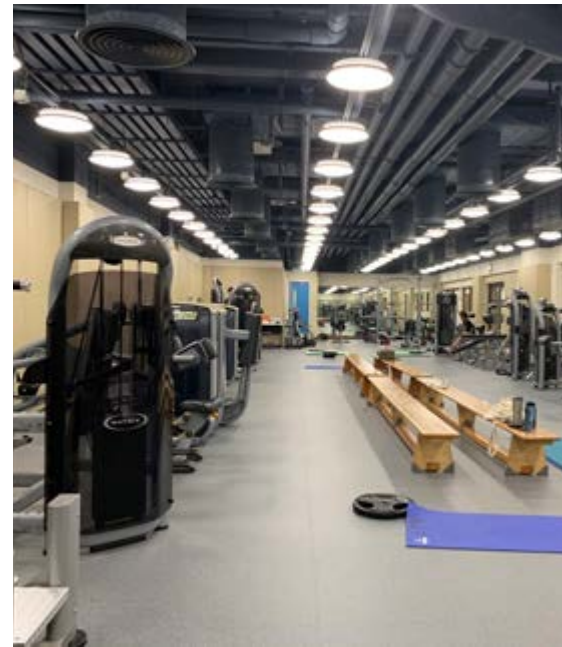

CONFERENCE CENTER AND SPORT COMPLEX

THE EDUCATION UNIVERSITY OF HONG KONG | HK

BUILDING UPGRADING WORK

Project management

Detail design

Concept design